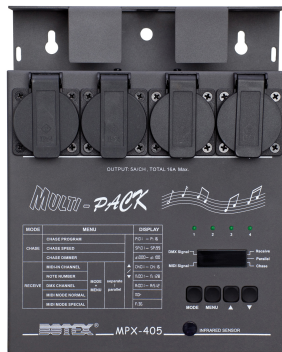

dimmer MPX-405

5231

4 channels
DMX / MIDI
16 programs
single channel control

4 channel DMX / MIDI dimmer pack. It is equipped with 16 built-in programs and can control and dim up to 4 channels separately by DMX or MIDI. Additionally this case can be used in manual mode.

Features:

- Chaser function with 16 integrated programs
- Power failure memory

Power supply

Voltage	230V AC, 50/60Hz
Channel Output	6,3 A/CH; Max. 16 A

Connections

Current in	Schutzko
Current out	4x Schutzko
XLR in/out	3pol
Input 1	Midi in/thru

Controlling

Sound-to-Light	Yes
Dimming curve	Linear
Switch	No
Automatic	Yes
DMX512	Yes
Number of DMX channels	4

Hardware

Dimensions (L/W/H)	212 x 168 x 71 mm
Weight	3,80 kg