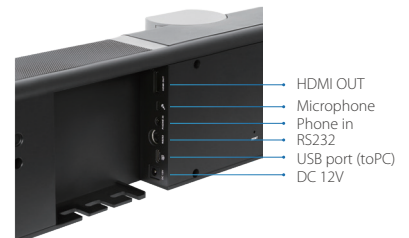

AVer Information Inc.

Distributor/Dealer