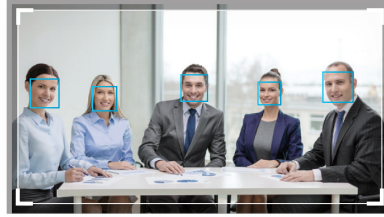

PHYSICAL CHARACTERISTICS

- Camera: 650 x 100 x 109.5 mm/2.133 kg
- Remote control: 200 x 50 x 21 mm/0.09 kg

AUDIO

- Microphones: 2 unidirectional microphones supporting 6 m pickup
- 5Wx2 stereo full range speakers with professional bass port tuned for communication
- Volume up to 96 dB SPL at 1/2 meter
- Echo cancellation
- Noise suppression
- 3.5 mm Line-in (aux) cable connects BYOD smartphones or PCs as speakerphones

COMPATIBLE APPLICATIONS

- ZOOM, Microsoft® Teams, Skype™ for Business, Skype™, Google Hangouts, Intel® Unite™, RingCentral, BlueJeans, V-Cube, LiveOn, CyberLink U Meeting®, TrueConf, Adobe Connect, Cisco WebEx®, Fuze, GoToMeeting™, Microsoft® Lync™, Vidyo, vMix, WebRTC, Wirecast, XSplit

CONNECTIVITY

- 12V/5A power adaptor
- Mini DIN6 for RS232 connection
- USB type C connector
- HDMI out connection (DisplayLink)
- Phone in (3.5 mm audio Jack)
- Mic input
- Wireless connection to mobile devices**

**Wireless function is not supported in the USA and some other countries. Please contact a local agent for details.

**Wireless connection does not support wireless speakerphone devices.

AVer SmartFrame Captures Everyone

Embedded with AVer SmartFrame, the VB342+ automatically frames all meeting participants, adjusting the camera zoom, pan, and focus to fit everyone on-screen in seconds without overreacting to unimportant movement. Have an efficient meeting with AVer SmartFrame.